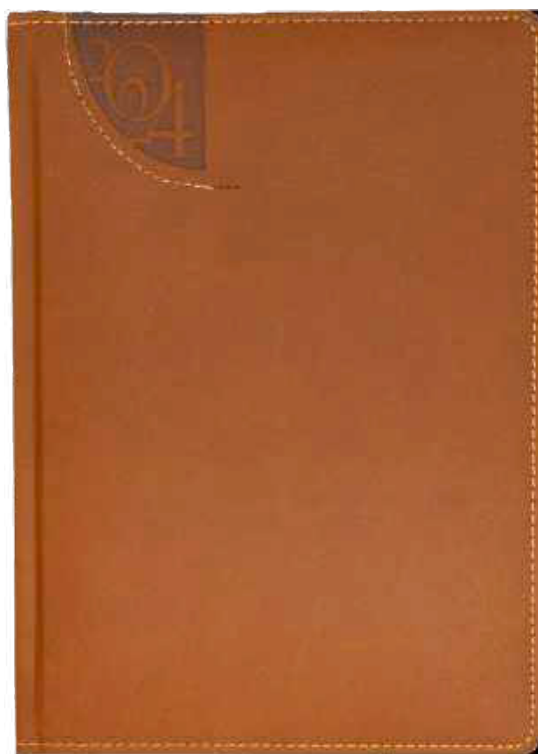

The logo for Favola, featuring the brand name in a bold, blue, sans-serif font.

Favola

ARTÍCULOS PROMOCIONALES

The background of the cover features several overlapping images of executive agendas for the year 2024. The agendas are shown in various colors: grey, brown, orange, green, blue, and red. Each agenda cover has the year '2024' printed on it in a color matching the cover. The agendas are arranged in a dynamic, overlapping fashion, creating a sense of depth and variety.

MILÁN
Verde c/ dorado
Medida: 15 x 21cm
AGEN2029

MILÁN

15x21 cm.

MILÁN
Cuero
Medida: 15 x 21cm
AGEN2016

MILÁN
Negro
Medida: 15 x 21cm
AGEN2022

MILÁN
Azul Eléctrico
Medida: 15 x 21cm
AGEN2025

MILÁN
Rojo
Medida: 15 x 21cm
AGEN2028

MADRID

17x24 cm.

MILÁN
Cuero c/dorado
Medida: 17 x 24cm
AGEN2066

MILÁN
Negro c/dorado
Medida: 17 x 24cm
AGEN2067

MIAMI

15x21 cm.

MIAMI
Verde Limón
Medida: 15 x 21cm
AGEN2047

MIAMI
Morado
Medida: 15 x 21cm
AGEN2048